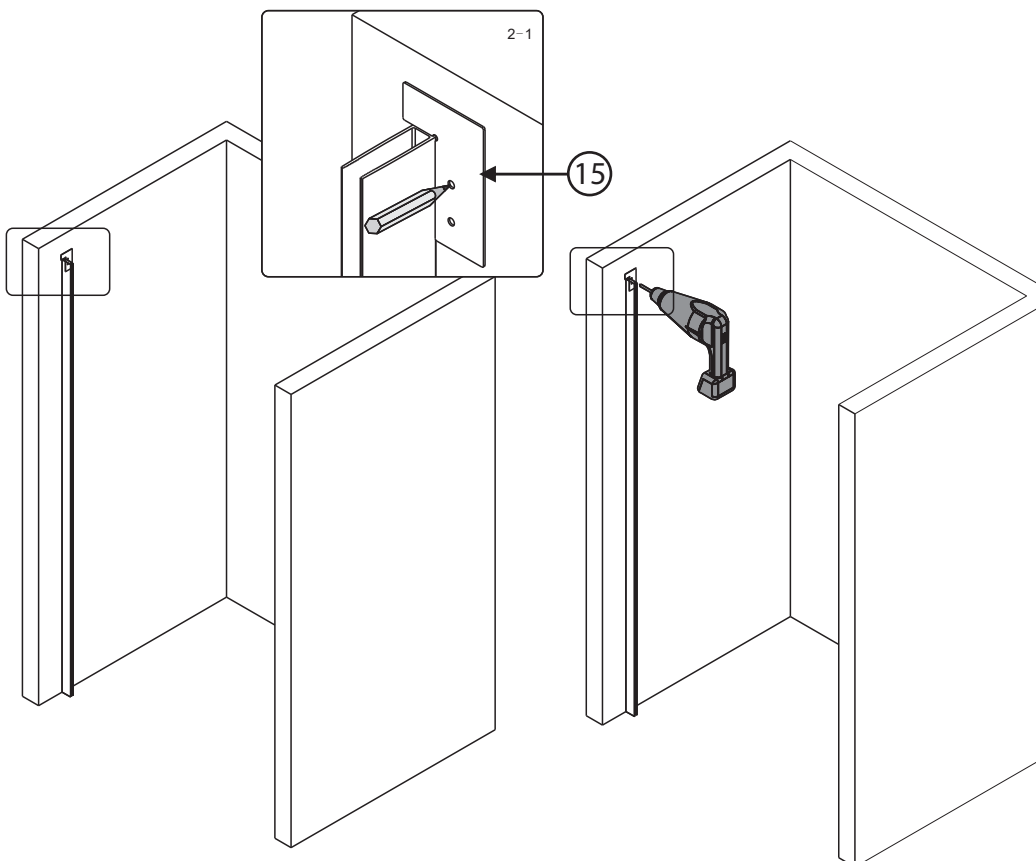

SIZE(mm)	A
1200	1180-1220
1400	1380-1420